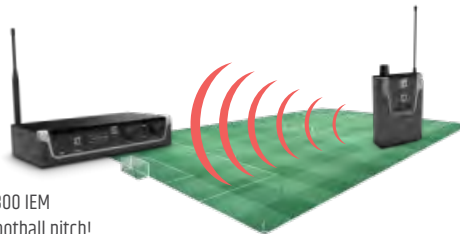

UP TO 10 HOURS

CAREFREE PACKAGE

The bodypack receiver provides a very low power consumption allowing up to 10 hours operation with 2 standard AA batteries. Available with or without earphones, the U300 IEM sets also include a very practical 19 inch rackmount kit.

HEAR BETTER. SOUND BETTER.

The system toggles between mono and stereo mode for perfect monitoring for live musicians, actors or speakers, and offers a stunning sound quality thanks to high end components. The U300 IEM series permits simultaneous operation of up to 6 transmitters and an unlimited amount of receivers, enough to equip your whole band.

ALL THE WAY ACROSS A FOOTBALL PITCH

With a line-of-sight operating range of up to 100 metres, U300 IEM wireless in-ear monitoring systems cover the length of a football pitch!

U300[®] IEM SERIES

IN-EAR MONITORING SYSTEM